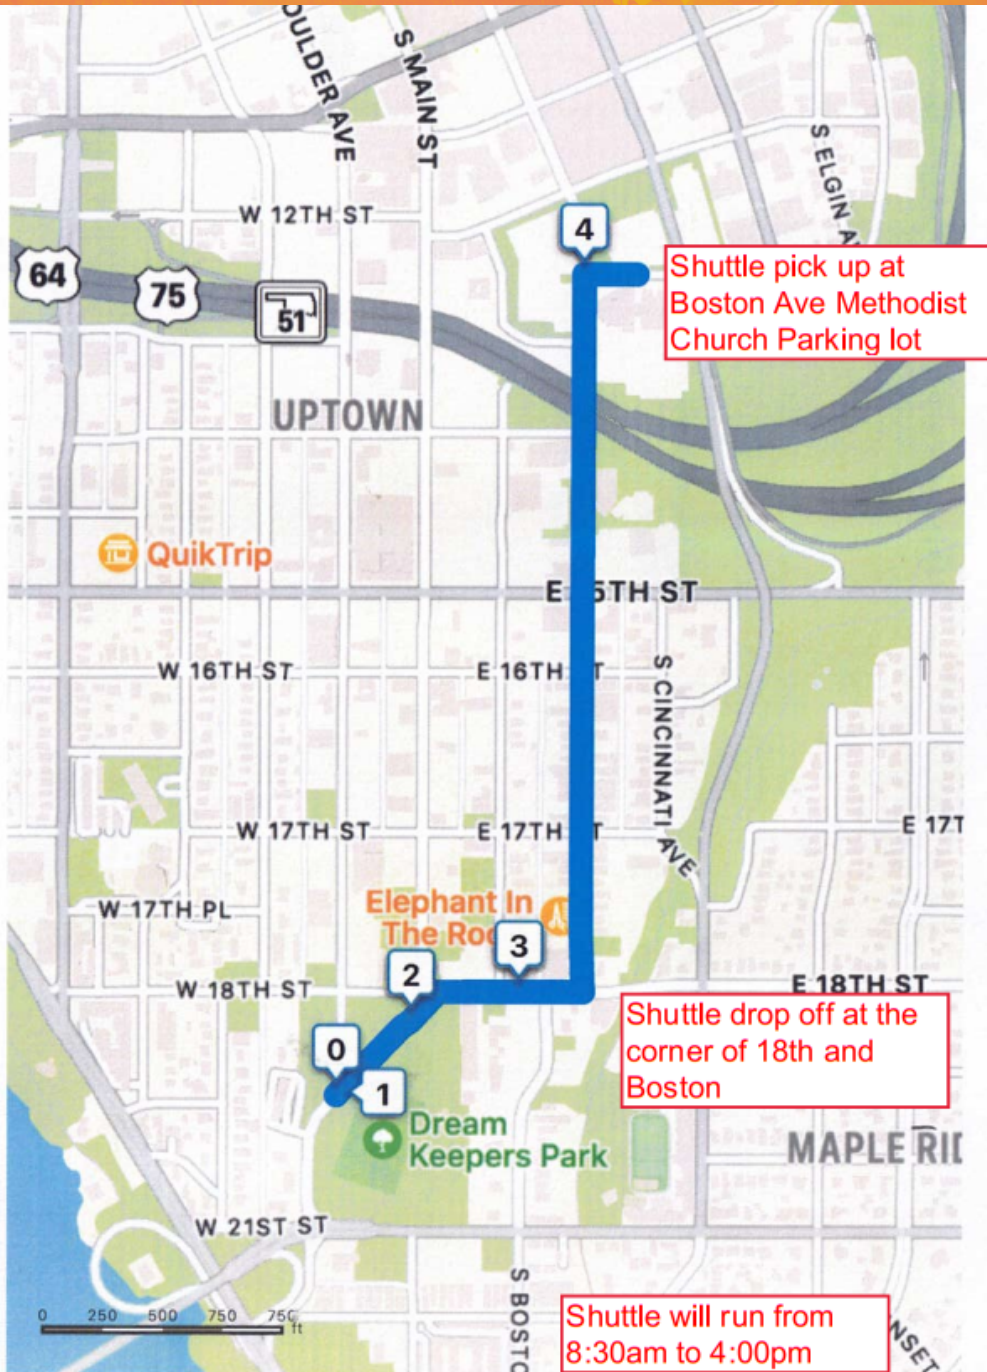

## SHUTTLE SERVICE TO DREAM KEEPERS PARK

Shuttle pick up at Boston Ave Methodist Church Parking lot

Shuttle drop off at the corner of 18th and Boston

Shuttle will run from 8:30am to 4:00pm

1875 S Boulder Park Dr, Tulsa

1301 S Boston Ave, Tulsa